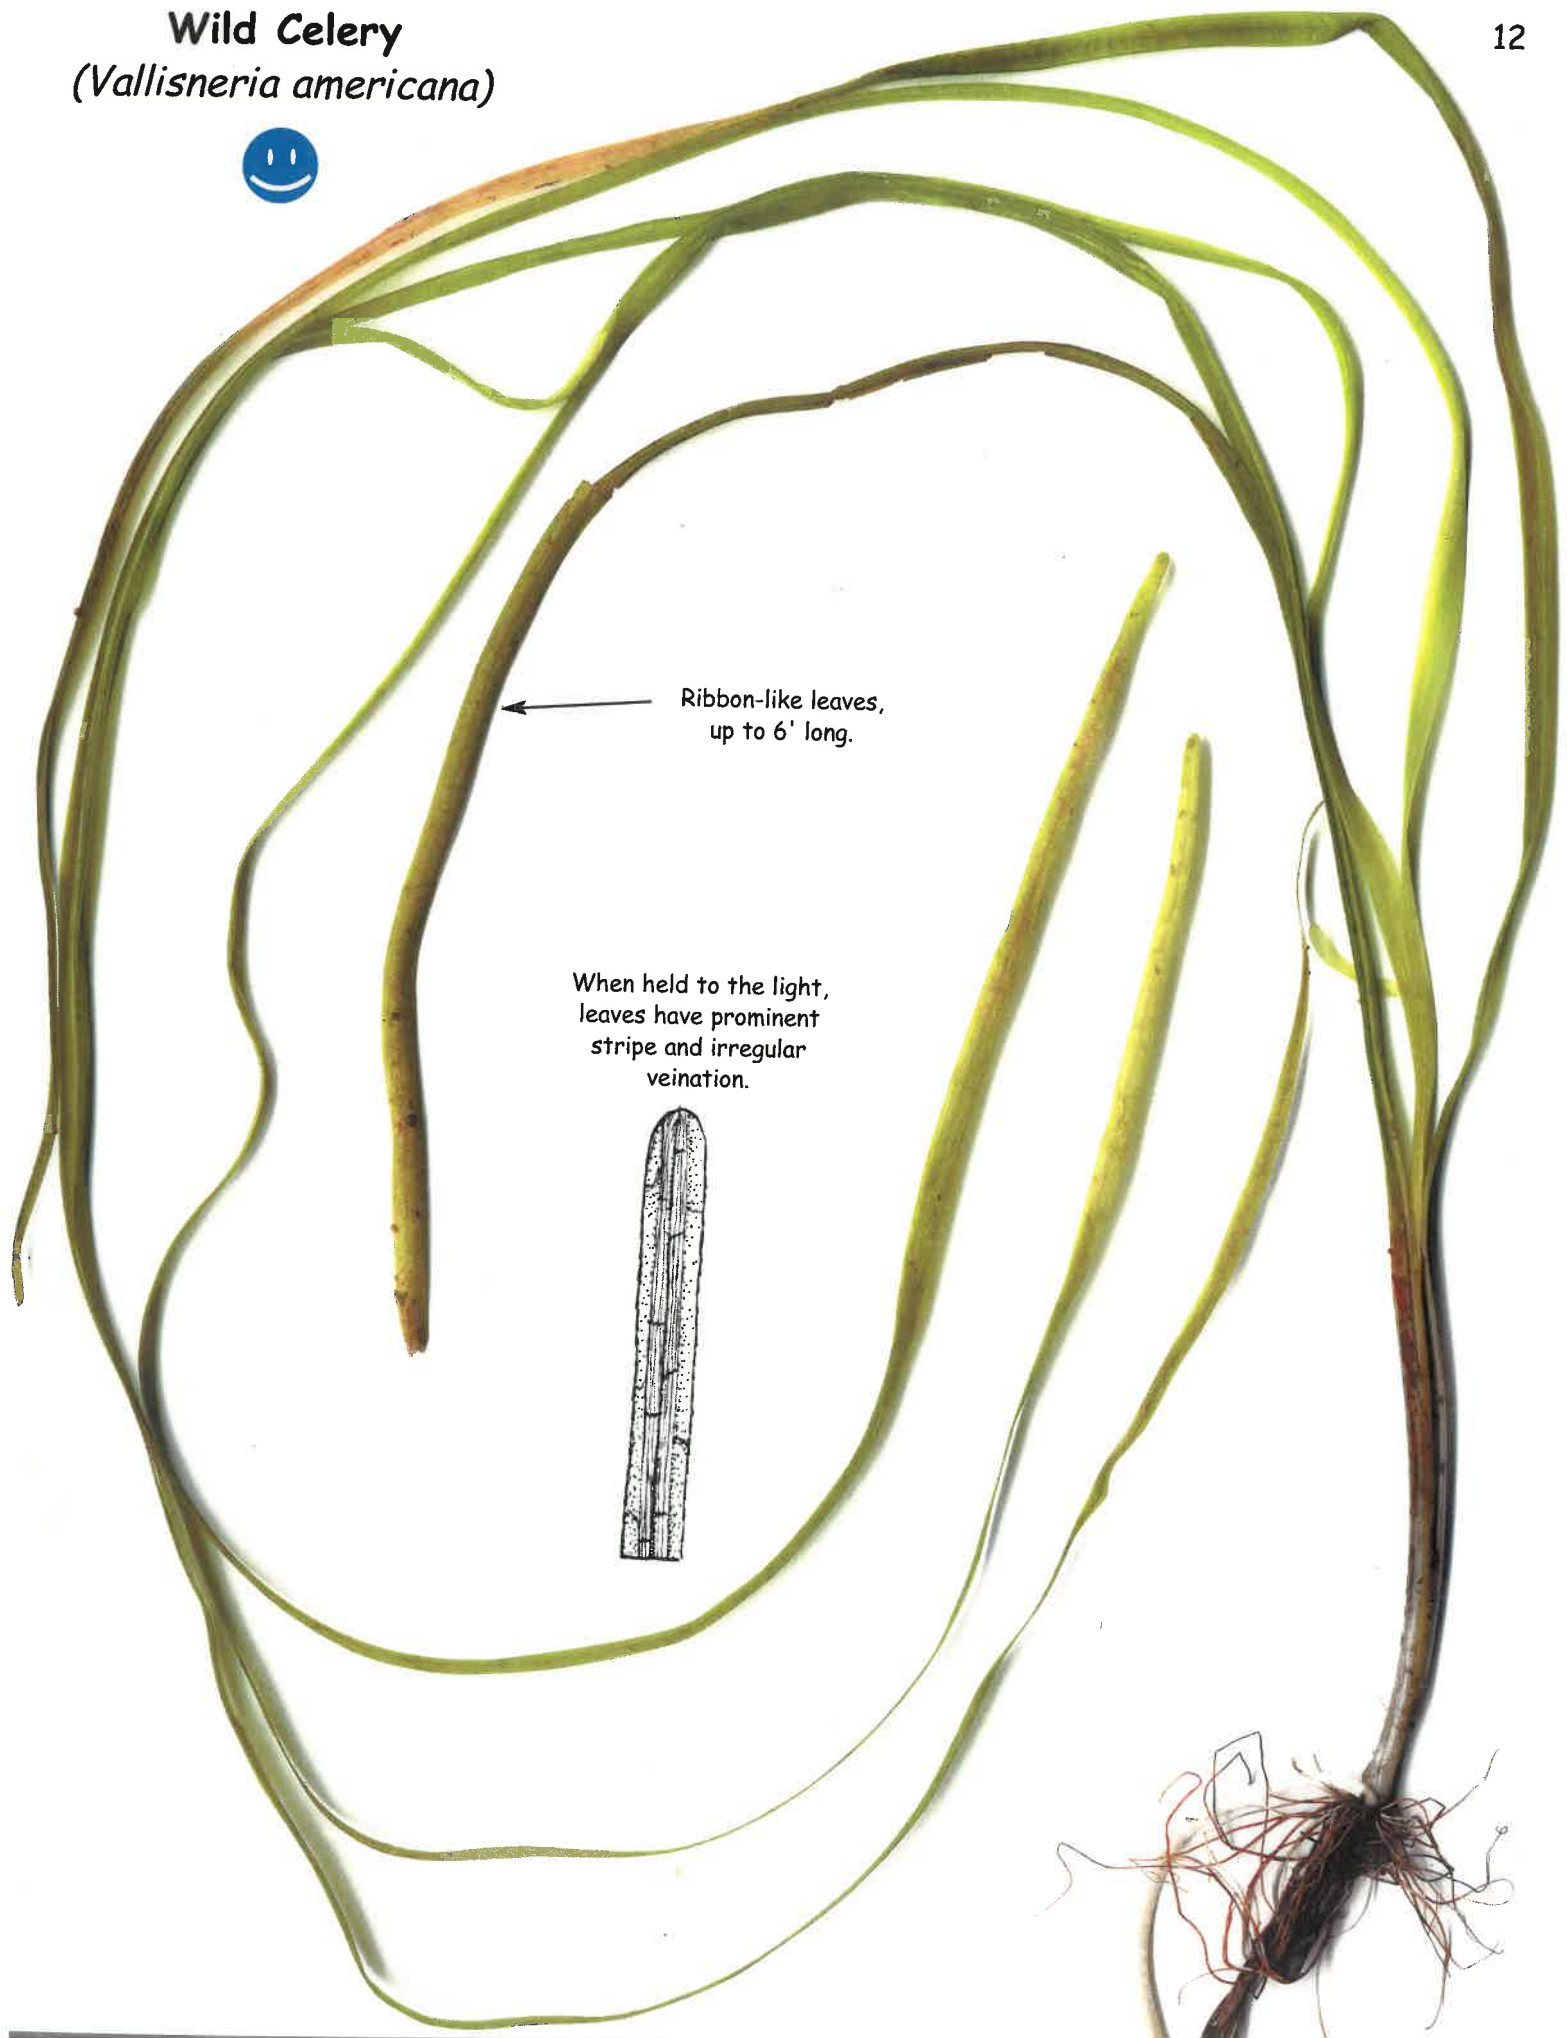

Wild Celery
(Vallisneria americana)

← Ribbon-like leaves,
up to 6' long.

When held to the light,
leaves have prominent
stripe and irregular
veination.