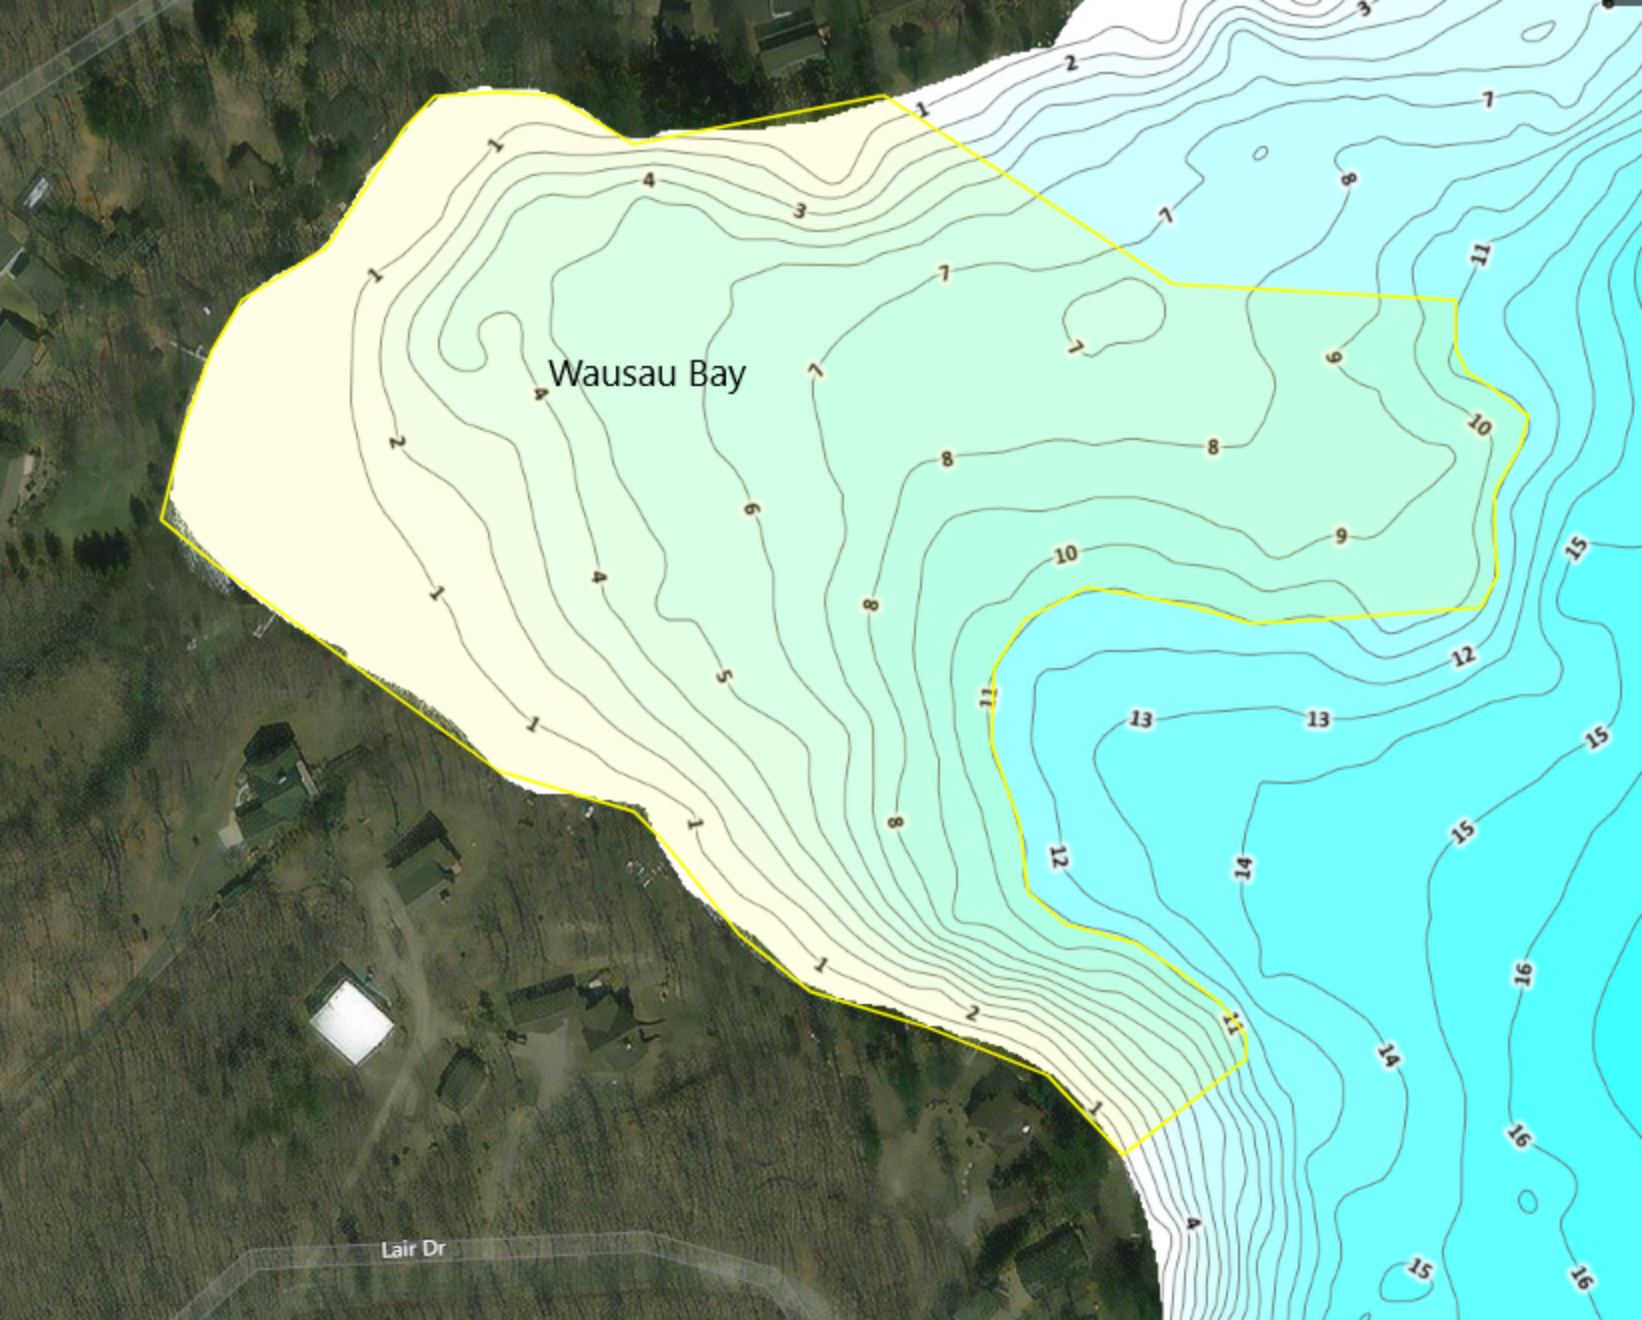

Wausau Bay

Lair Dr