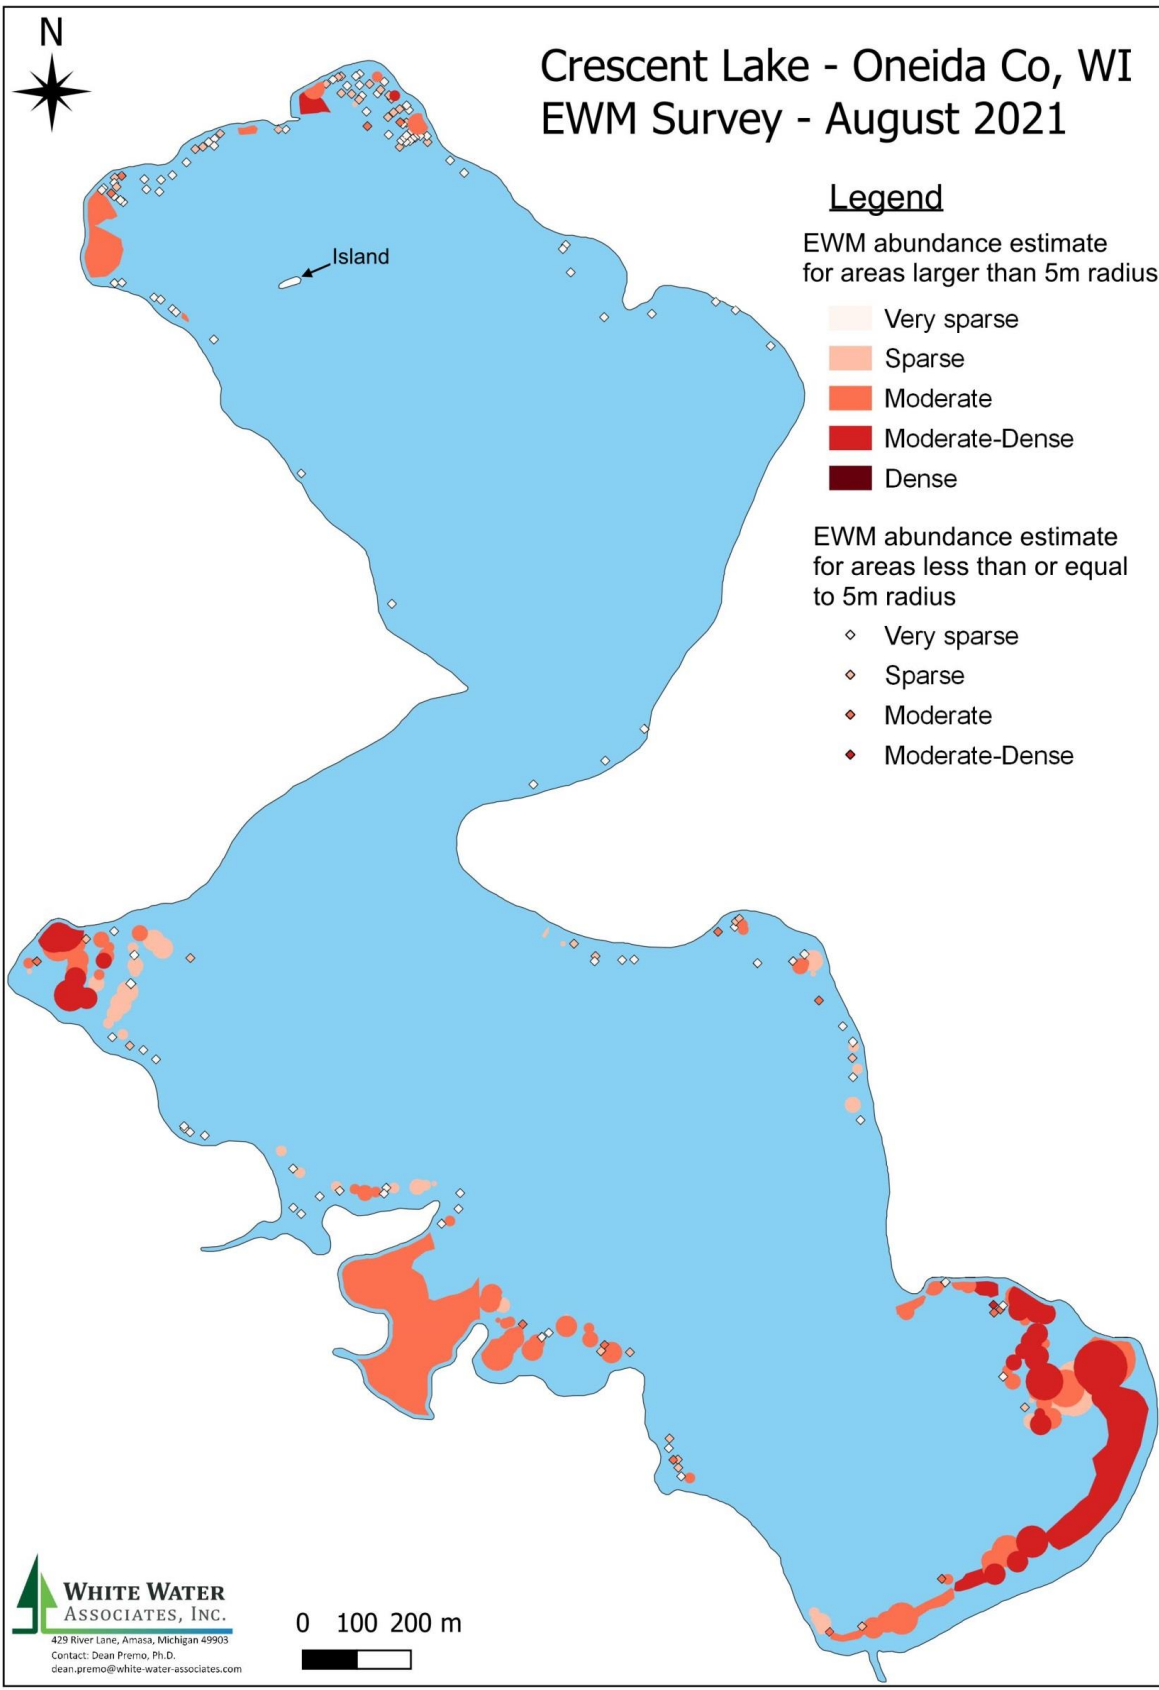

2

1

Crescent

Wausau Bay

Lair Dr

# Crescent Lake - Oneida Co, WI EWM Survey - August 2021

## Legend

EWM abundance estimate for areas larger than 5m radius

- Very sparse
- Sparse
- Moderate
- Moderate-Dense
- Dense

EWM abundance estimate for areas less than or equal to 5m radius

- Very sparse
- Sparse
- Moderate
- Moderate-Dense