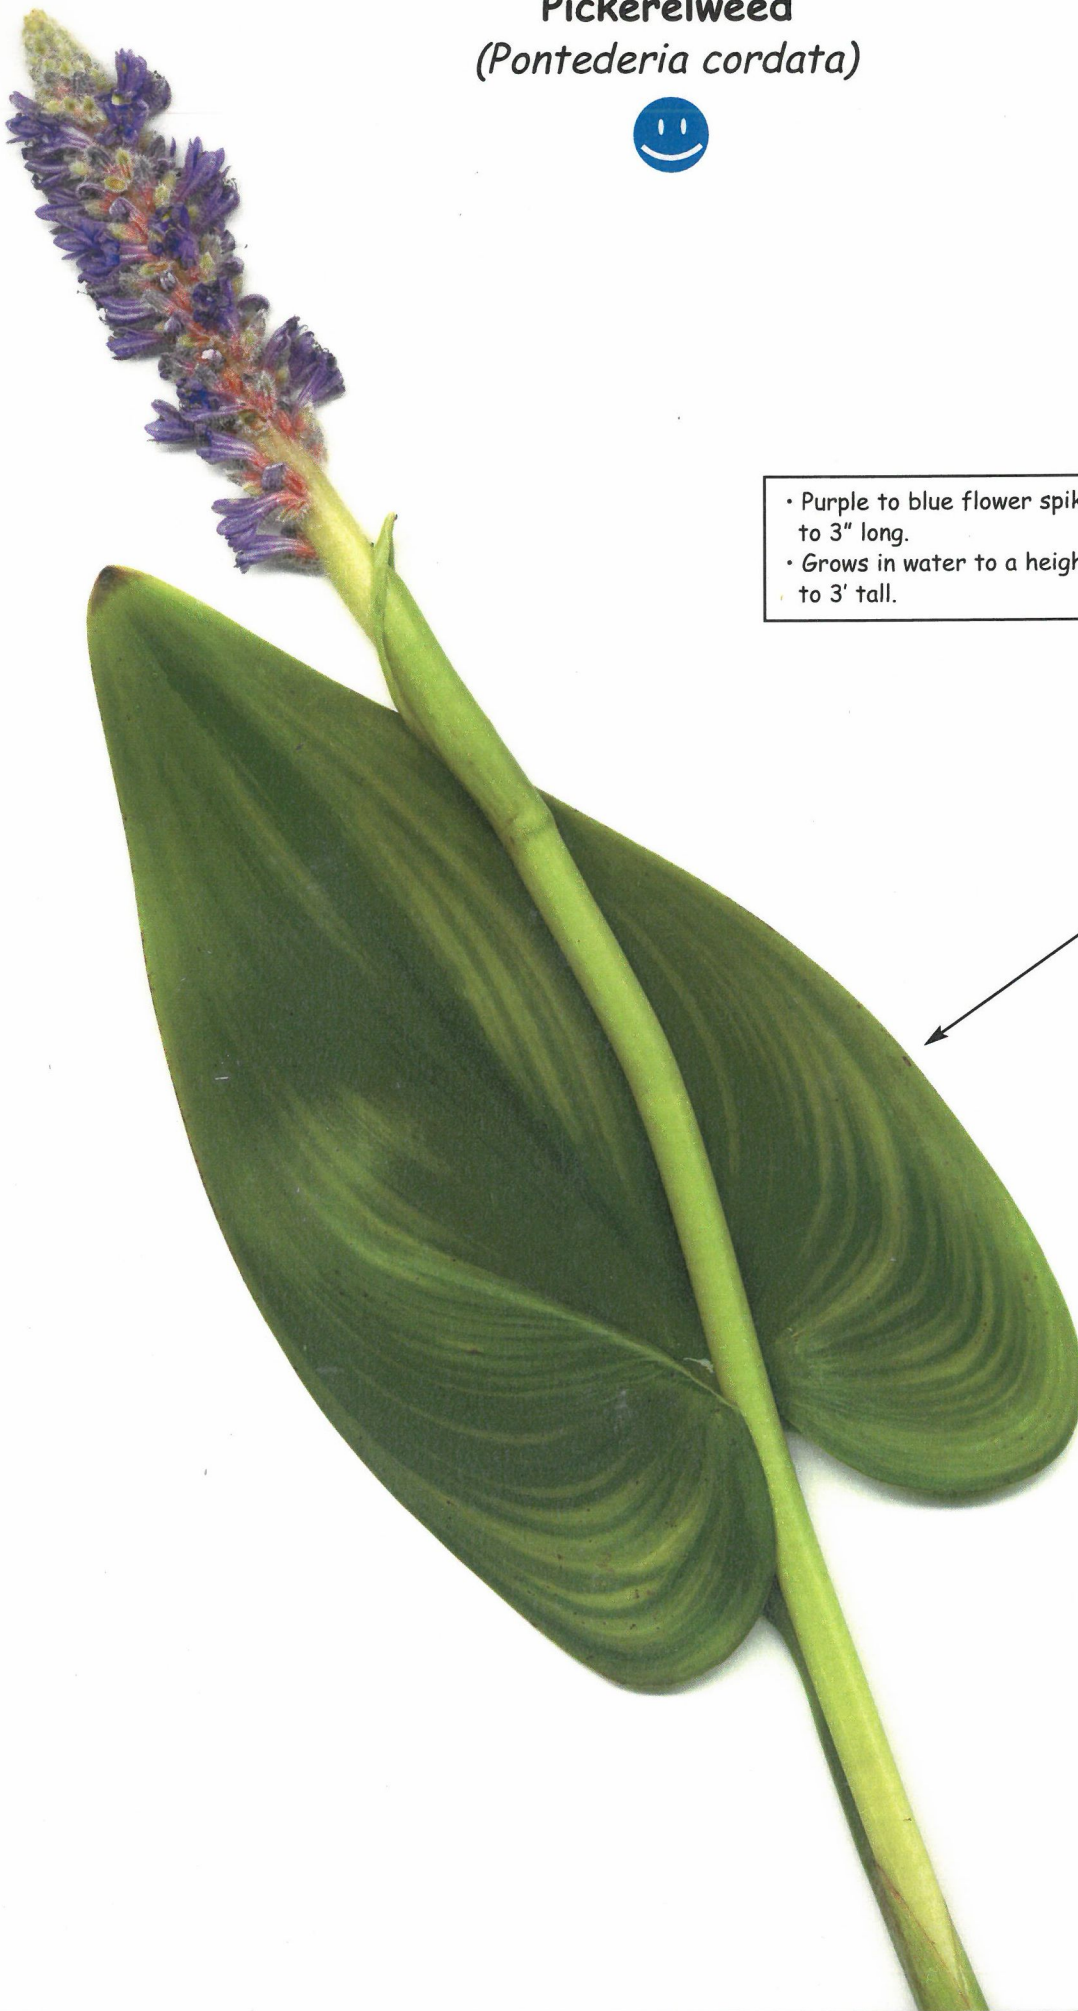

Pickerelweed
(*Pontederia cordata*)

- Purple to blue flower spike 2" to 3" long.
- Grows in water to a height of 1' to 3' tall.

Heart shaped leaves.